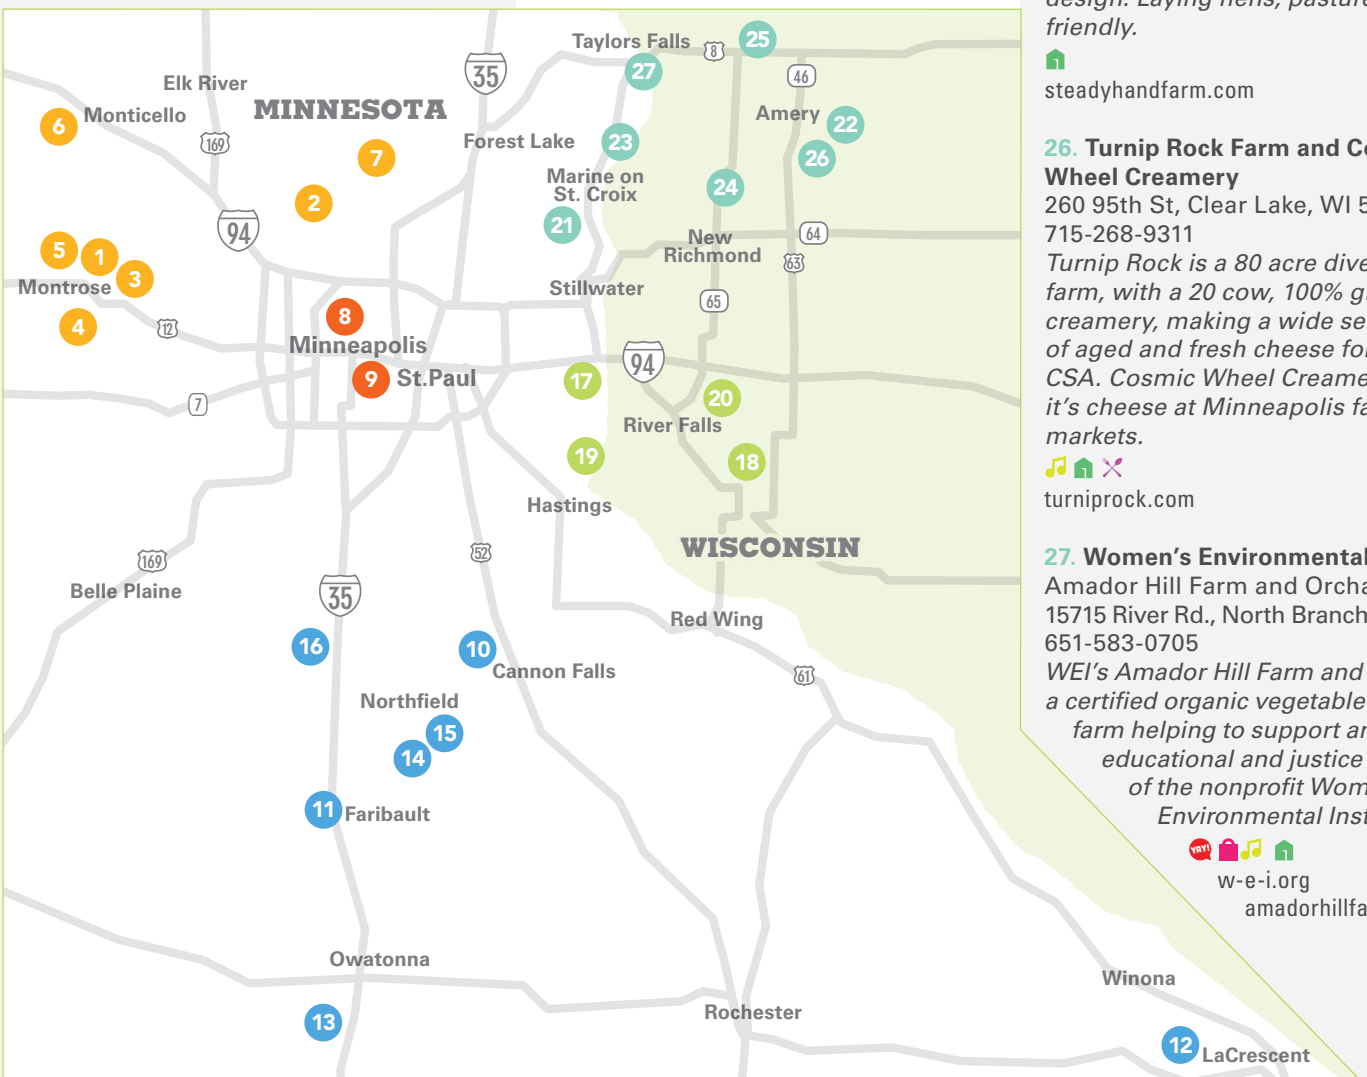

23. Buttermilk Falls CSA/Philadelphia Community Farm
599 280th St., Osceola, WI 54020
715-294-4048
Intergenerational residential farm community. Biodynamic principles inform our CSA. Tours will feature Buttermilk Falls, a 40-ft waterfall and the barnyard.
🏠🗺️🗺️
buttermilkcsa.com

24. Star Prairie Trout
400 Hill Ave., Star Prairie, WI 54026
715-248-3633
Spring fed trout from Wisconsin.
🏠🗺️🗺️
starprairietrout.com

25. Steady Hand Farm
1231 135th Street, Amery, WI 54001
Diversified CSA vegetable family farm alongside young nut orchard featuring permaculture practice of keyline design. Laying hens, pasture pigs, kid friendly.
🏠🗺️
steadyhandfarm.com

26. Turnip Rock Farm and Cosmic Wheel Creamery
260 95th St, Clear Lake, WI 54005
715-268-9311
Turnip Rock is a 80 acre diversified farm, with a 20 cow, 100% grass fed creamery, making a wide selection of aged and fresh cheese for the CSA. Cosmic Wheel Creamery sells it's cheese at Minneapolis farmers markets.
🏠🗺️🗺️
turniprock.com

27. Women's Environmental Institute
Amador Hill Farm and Orchard
15715 River Rd., North Branch, MN 55056
651-583-0705
WEI's Amador Hill Farm and Orchard is a certified organic vegetable and apple farm helping to support and serve the educational and justice mission of the nonprofit Women's Environmental Institute.
🏠🗺️🗺️🗺️
w-e-i.org
amadorhillfarm.org

WHAT TO EXPECT?

- 🗺️ • INTERACTIVE
- 🗺️🗺️ • ACTIVITIES—good for kids!
- 🏠 • GOODS for SALE
- 🎵 • MUSIC
- 🏠 • OPEN HOUSE TOURS
- 🗺️ • TOURS on the HOUR, EVERY HOUR
- 🗺️🗺️ • NO BATHROOMS, plan ahead!
- 🗺️🗺️ • SAMPLES
- 🗺️🗺️ • DEMO